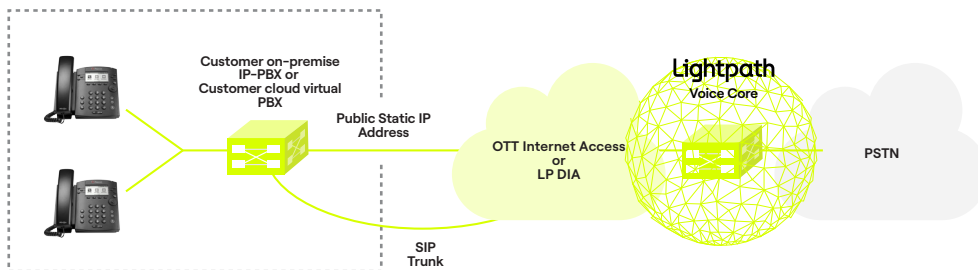

Lightpath

Virtual OTT SIP

Simplify Enterprise Voice with Lightpath's Virtual OTT SIP solution.

Lightpath's Virtual SIP solution for Enterprise Voice saves time and increases flexibility by establishing a SIP trunk connection to your virtual Cloud, on-premises IP PBX, or Session Border Controller (SBC).

Flexible

A solution for customers who need a SIP trunk connection for their preferred Cloud-based PBX from a third-party provider.

Easily Scalable

Supports multiple locations, in network and OTT. Easy scalability based on your specific needs.

Call 877-544-4872 or visit lightpathfiber.com

Easy Deployment.

Choose Voice SIP Trunk connectivity to either:

- Your premise-based PBX with Over-the-Top (OTT) or On Network Internet connectivity
- Your Cloud-based virtual PBX

Lightpath configures a direct SIP trunk to your static public IP address on your IP PBX or SBC over internet. This simplifies the network architecture, reduces deployment time, and improves flexibility of routing capabilities of the SIP Voice service.