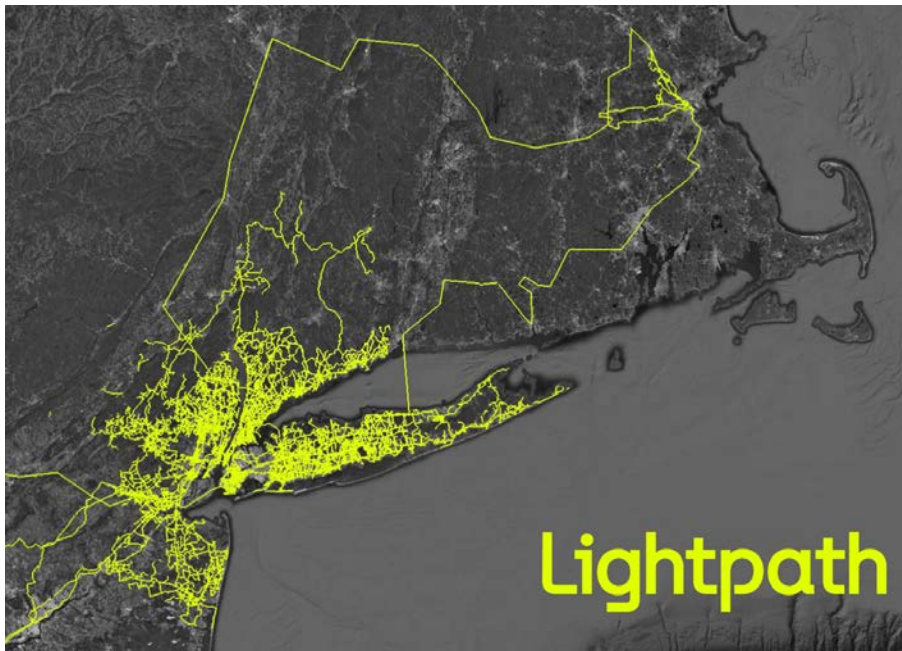

The Lightpath Network

Lightpath offers a dense network footprint connecting over 15,000 service locations, with Dark Fiber options available throughout our service area. We continue to make significant investments to grow our fiber-optic network infrastructure to more states and regions to stay ahead of growing market demands for reliable wide-area data connectivity. Lightpath is well-positioned to provide best-in-class Dark Fiber to meet customer's ever-increasing requirements.

To find out more about how Lightpath Dark Fiber can benefit your organization, call 877-544-4872 or visit lightpathfiber.com/dark-fiber

About Lightpath?

Lightpath is revolutionizing how customers connect to their digital destinations by combining our next-generation network with our next-generation customer service.

Lightpath's advanced fiber-optic network offers a comprehensive portfolio of custom-engineered connectivity solutions with unparalleled performance, reliability, and security.

Our consultative customer service means we work with you to design, deliver, and support the solution for your unique needs, faster and more easily than ever before. For over 30 years, thousands of enterprises, governments, and educators have trusted Lightpath to power their organization's innovation. Learn how Lightpath can connect you to your digital destinations.

To learn more about Lightpath, visit: lightpathfiber.com