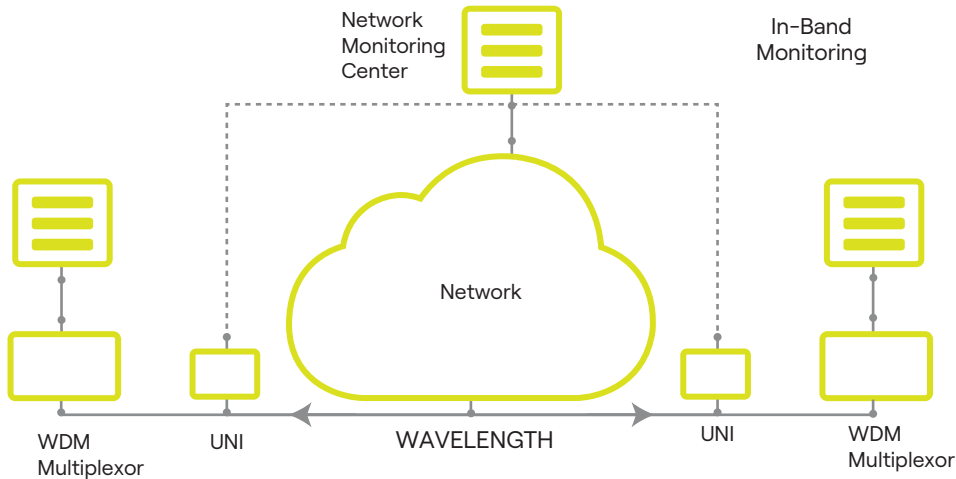

Lightpath

Optical Transport Services

Designed for Flexibility and Modularity

With Lightpath Optical Transport Services, your business gets a modular point-to-point, cost effective solution with sub-rate multiplexing (SRM). Choose from a wide range of bandwidths including 1-10Gbps, 40Gbps, 100Gbps, 400Gbps, 800Gbps, or custom BW speeds. Get all this while reducing cost, operational complexity, and resources associated with adding, changing, and removing connections.

Manage your network simply

With flat-rate pricing and simple standardized packaging, Lightpath provides your business with the flexibility and scalability you need.

Solutions-based benefits:

Security – Give your business peace of mind, optical transport offers Layer-1 security

Customization – You are able to address evolving business needs with a modular and customizable solution

True Simplicity – Your business can count on seamless installation, and award-winning Customer Care, making it easy to manage your network

Technical Features:

- Circuit Identifier: CLC coded Circuit Identifier for UNI [A & Z] Physical
- Interface: SFP - SX-MM, LX-SM (802.3 IEEE Physical Interface)
- Interface Speed: 1Gbps to 800Gbps, Custom BW
- Mode: Full Duplex