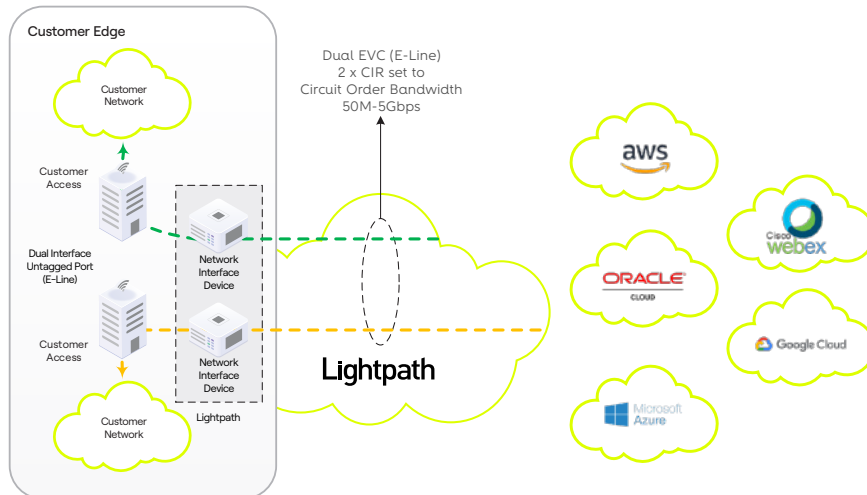

Enterprise Cloud Connect provides dedicated secure connectivity to a large ecosystem of Cloud providers with the flexibility to choose just the amount of secure bandwidth you need when you need it.

Flexible Connectivity

Secure and Resilient

Direct connectivity through our transport service provides greater protection from cyberthreats.

Work with a dedicated Account Executive to help select your service level and expertly manage implementation from start to finish. Choose from the level of service that best meets your needs.

Enterprise Cloud Connect
Dedicated port

Enterprise Cloud Connect Custom
A customized solution to your needs

Contact us today

Our dedicated teams expertly manage implementation from start to finish.

Call **877-544-4872** to learn how your business can receive all the benefits of economical Cloud connectivity with added security, flexibility and support.

How Enterprise Cloud Connect Works

Lightpath Cloud Connect

Lightpath Single NID
Single Port V-Line Design
Concept Diagram

Dual NID
Single Port E-Line Design
Concept Diagram

Single NID
Dual Port
Concept Diagram