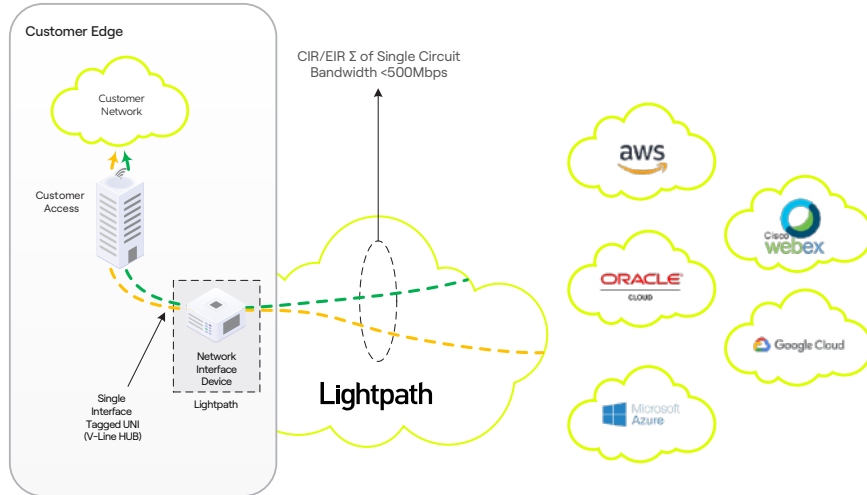

Enterprise Cloud Connect provides dedicated secure connectivity to a large ecosystem of Cloud providers with the flexibility to choose just the amount of secure bandwidth you need when you need it.

Flexible Connectivity

Secure and Resilient

Direct connectivity through our transport service provides greater protection from cyberthreats.

Work with a dedicated Account Executive to help select your service level and expertly manage implementation from start to finish. Choose from the level of service that best meets your needs.

Enterprise Cloud Connect
Dedicated port

Enterprise Cloud Connect Custom
A customized solution to your needs

Contact us today

Our dedicated teams expertly manage implementation from start to finish.

Call **877-544-4872** to learn how your business can receive all the benefits of economical Cloud connectivity with added security, flexibility and support.

How Enterprise Cloud Connect Works

Lightpath Cloud Connect

Lightpath Single NID
Single Port V-Line Design
Concept Diagram

Dual NID
Single Port E-Line Design
Concept Diagram

Single NID
Dual Port
Concept Diagram